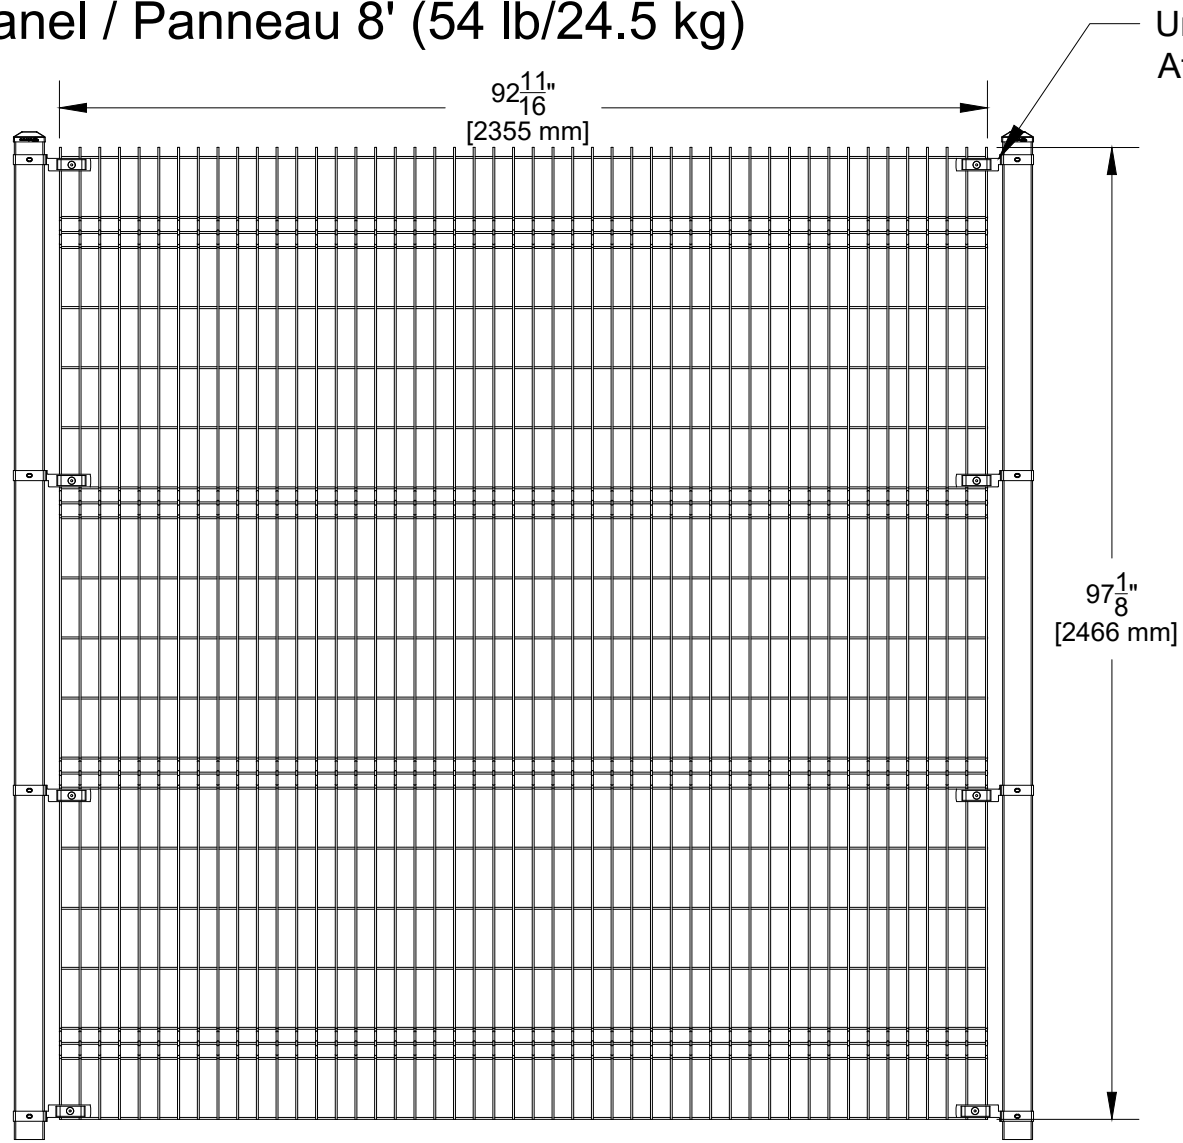

OMEGA ARCHITECTURAL PANELS MOUNTED ON SQUARE POSTS (HEIGHT 8')  
 PANNEAUX OMEGA ARCHITECTURALE SUR POTEAUX CARRÉS (GRANDEUR 8')

Panel / Panneau 8' (54 lb/24.5 kg)

Universal Collar /  
 Attache Universelle