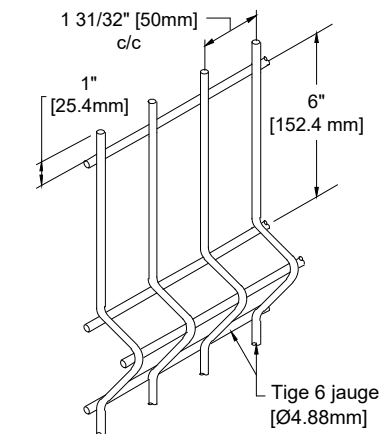

Panel / Panneau 4' (28 lbs/12.7 kg)

Standard double bracket / Attache standard double

LE SYSTÈME DE CLOTÛRE ECO EST UN ASSEMBLAGE DE DEUX PANNEAUX OMEGA

THE ECO FENCE SYSTEM IS AN ASSEMBLY OF 2 ARCHITECTURAL PANELS