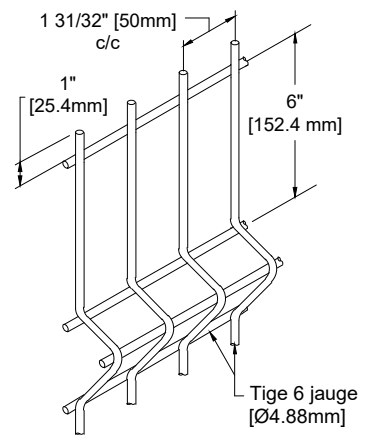

Panel / Panneau 8' (54 lbs/24.5 kg)

Standard double bracket / Attache standard double

LE SYSTÈME DE CLOTÛRE ECO EST UN ASSEMBLAGE DE DEUX PANNEAUX OMEGA

THE ECO FENCE SYSTEM IS AN ASSEMBLY OF 2 ARCHITECTURAL PANELS