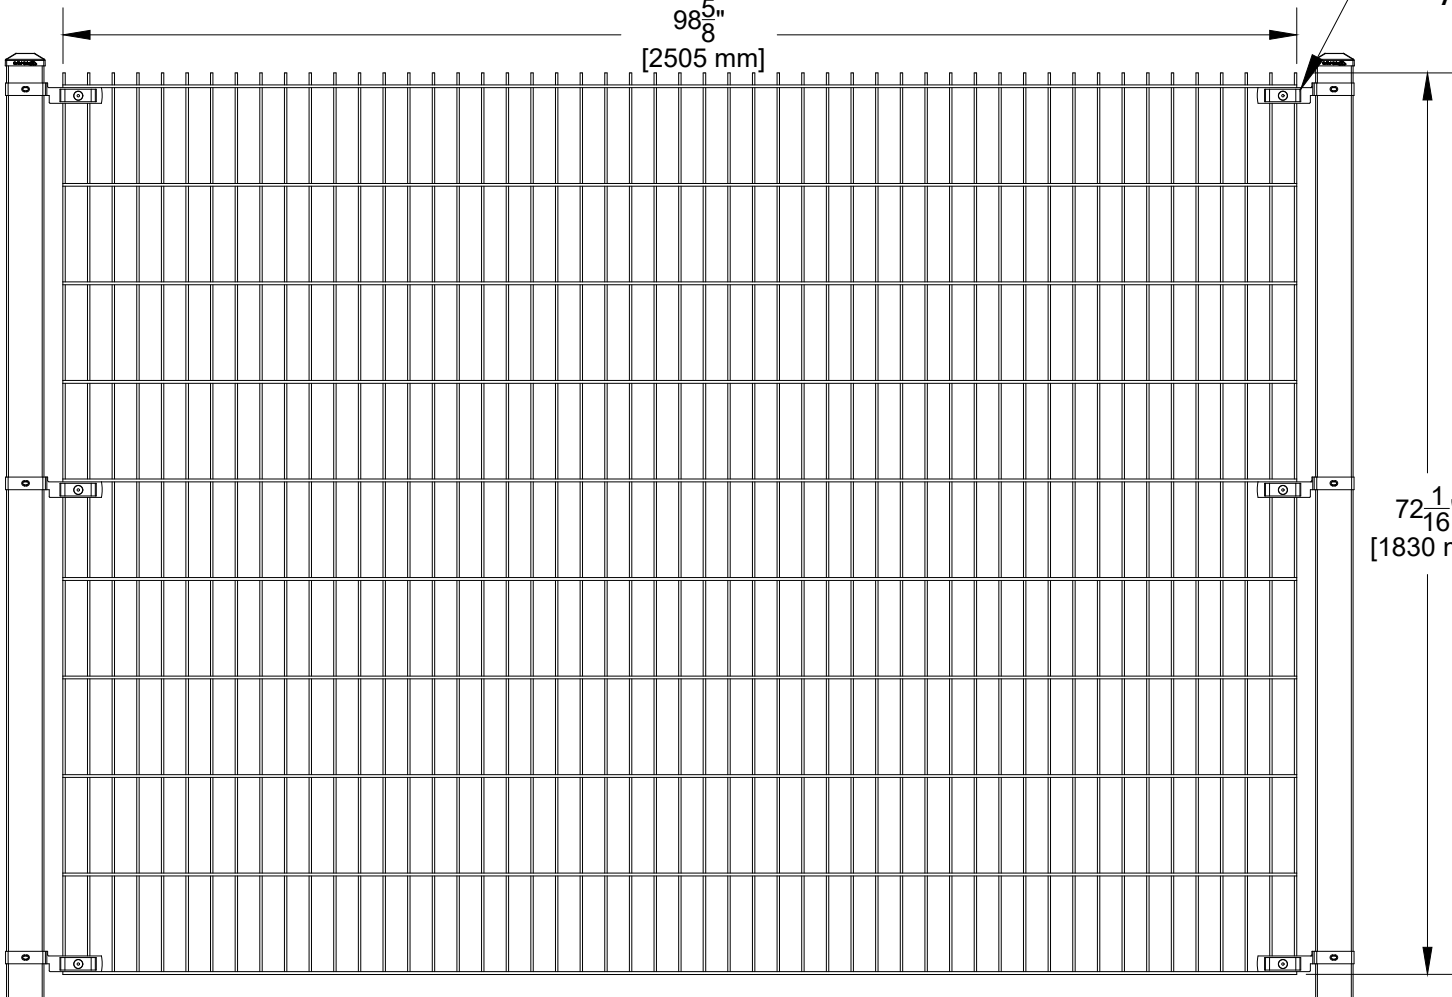

Panel / Panneau 6' (50 lb/22.7 kg)

Universal Collar /  
Attache Universelle