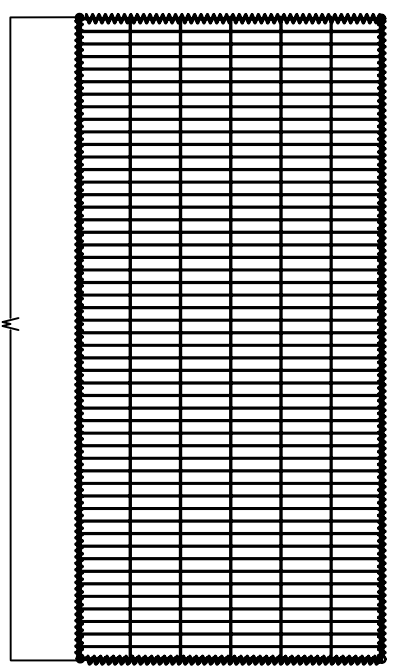

GABION FENCE WITH ELITE PANELS

Clôture gabion avec panneaux Elites

REVISION 02

PART CODE	SYMBOL	DIMENSION
	W	100'
C-GFEL48	D	8'
	H	48"
	W	100'
C-GFEL72	D	12'
	H	72"

ARTICLE No.	PART CODE	QTY
1	OMEGA ELITE PANEL	2
2	OMEGA ELITE PANEL	2
3	OMEGA ELITE PANEL	2
4	SPINDLE 96	SEE NOTES

NOTES:

Quantity of consumed spindles according to the model:

- C-GFEL48: 6x SPINDLE 96
- C-GFEL72: 8x SPINDLE 96