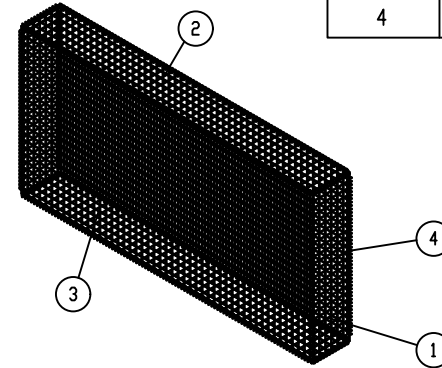

GABION FENCE WITH MESH 2" PANELS

Clôture gabion avec panneaux maille 2"

PART CODE	SYMBOL	DIMENSION
C-GFSQ48	W	98"
	D	12"
	H	48"
C-GFSQ72	W	98"
	D	12"
	H	72"

ARTICLE Nb.	PART CODE	QTY
1	OMEGA MESH PANEL	2
2	OMEGA MESH PANEL	2
3	OMEGA MESH PANEL	2
4	SPINDLE 96	SEE NOTES

NOTES:

Quantity of consumed spindles according to the model:

- C-GFSQ48: 6x SPINDLE 96
- C-GFSQ72: 8x SPINDLE 96