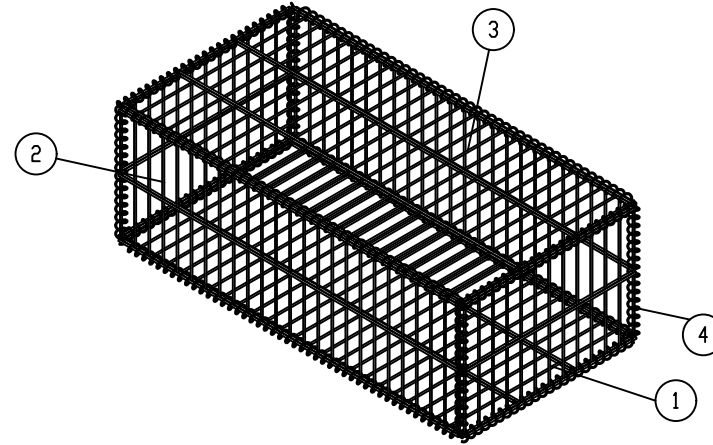

GABION BENCH CAGE WITH ELITE PANELS

Cage banc gabion avec panneaux Elites

PART CODE	SYMBOL	DIMENSION
C-GBEL48	W	48'
	D	24'
	H	16'
C-GBEL72	W	72'
	D	24'
	H	16'

ARTICLE N ^o .	PART CODE	QTY
1	OMEGA ELITE PANEL	2
2	OMEGA ELITE PANEL	2
3	OMEGA ELITE PANEL	2
4	SPINDLE 96	SEE NOTES

NOTES:

Quantity of consumed spindles according to the model:

- C-GBEL48: 4x SPINDLE 96
- C-GBEL72: 5x SPINDLE 96