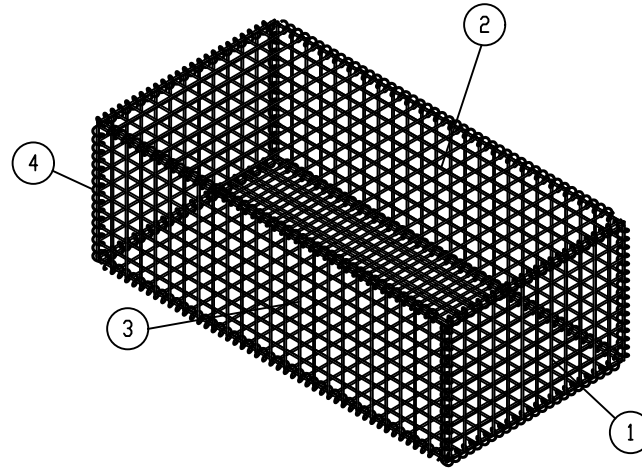

GABION BENCH CAGE WITH 2" MESH PANELS

Cage banc gabion avec panneaux maille 2"

PART CODE	SYMBOL	DIMENSION
C-GBSQ48	W	48"
	D	24"
	H	16"
C-GBSQ72	W	72"
	D	24"
	H	16"

ARTICLE No.	PART CODE	QTY
1	OMEGA MESH PANEL	2
2	OMEGA MESH PANEL	2
3	OMEGA MESH PANEL	2
4	SPINDLE 96	SEE NOTES

NOTES:

Quantity of consumed spindles according to the model:

- C-GBSQ48: 4x SPINDLE 96
- C-GBSQ72: 5x SPINDLE 96