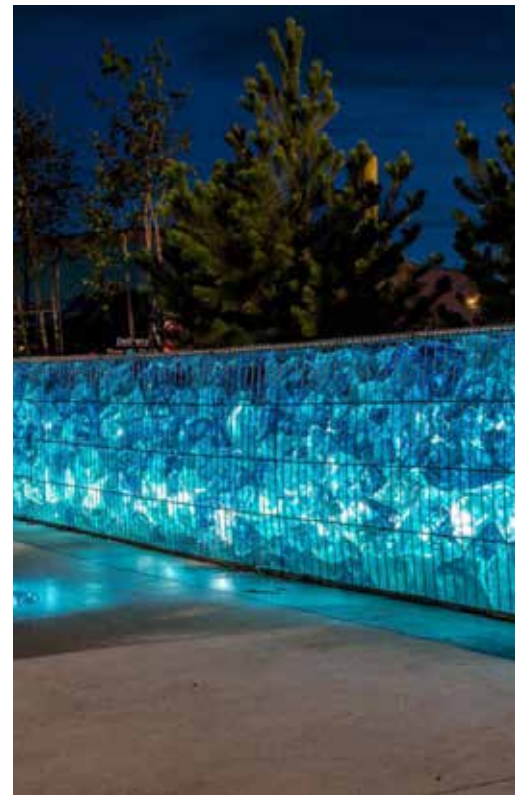

Omega II
FENCE SYSTEMS

1 800 836-6342 | www.omegatwo.com | customerservice@omegatwo.com

GET A BUDGETARY PRICE IN
A FLASH WITH THE **OMEGA II APP**